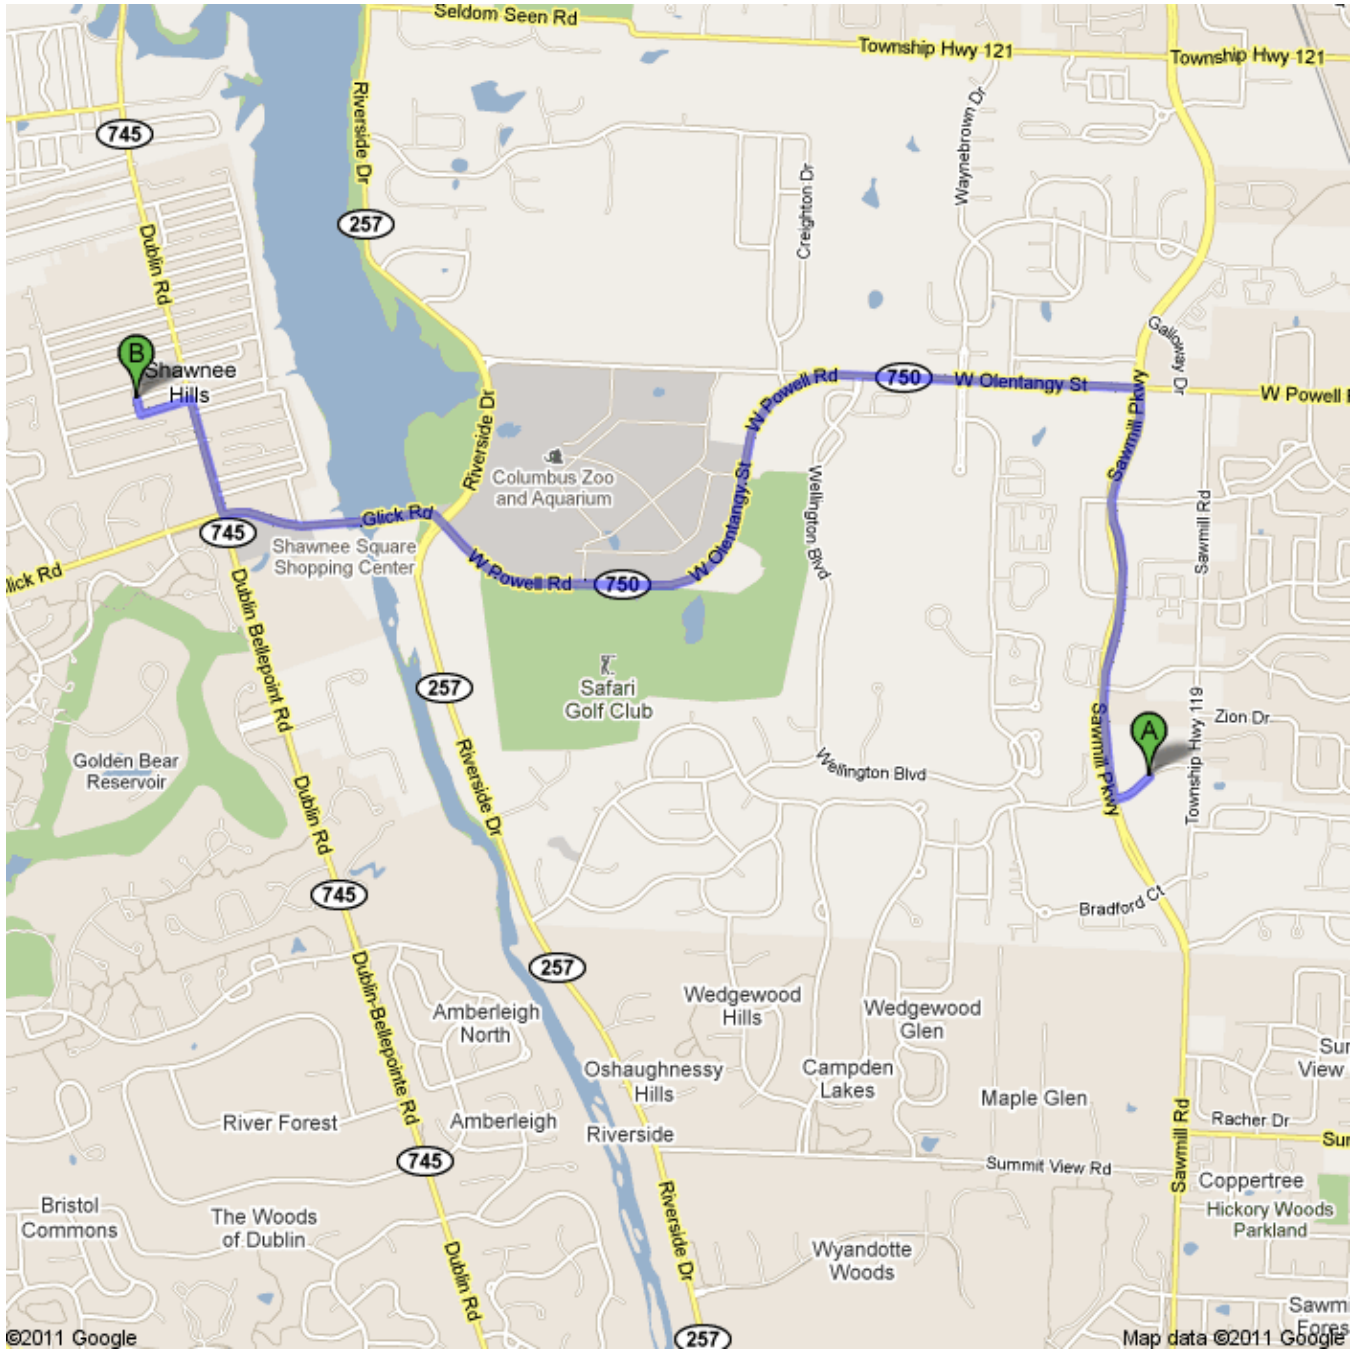

Directions to 9321 Hillcrest Dr, Powell, OH 43065

4.1 mi – about 10 mins

The Dublin-Powell Church of Christ has moved to our new facility. We are sorry we missed you today, but please use this map to find our new facility. We are only a little over 4 miles from this location. We look forward to seeing you shortly.

 N Hampton Dr

-
- | | | |
|---|---|---------------------------|
| 1. | Head southwest on N Hampton Dr toward Sawmill Pkwy | go 0.1 mi
total 0.1 mi |
|  | 2. Take the 1st right onto Sawmill Pkwy
About 2 mins | go 1.0 mi
total 1.1 mi |
|  | 3. Turn left at OH-750 W/W Olentangy St/W Powell Rd
About 4 mins | go 2.0 mi
total 3.1 mi |
| 4. | Continue onto County Rd 126/Glick Rd
About 2 mins | go 0.5 mi
total 3.6 mi |
|  | 5. Turn right at Dublin Rd/Dublin-Prospect Rd
About 1 min | go 0.3 mi
total 3.9 mi |
|  | 6. Turn left at W Old Powell Rd
About 1 min | go 0.1 mi
total 4.1 mi |
|  | 7. Take the 1st right onto Hillcrest Dr
Destination will be on the left | go 187 ft
total 4.1 mi |

 9321 Hillcrest Dr, Powell, OH 43065

These directions are for planning purposes only. You may find that construction projects, traffic, weather, or other events may cause conditions to differ from the map results, and you should plan your route accordingly. You must obey all signs or notices regarding your route.

Map data ©2011 Google

Directions weren't right? Please find your route on maps.google.com and click "Report a problem" at the bottom left.